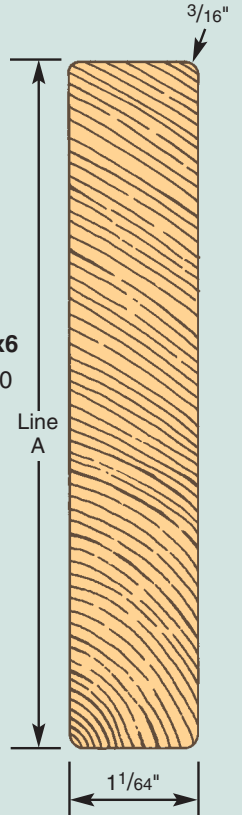

## Radius Edge

**Nominal Size** Line A

5/4" x 4" 3 1/2"

5/4" x 6" 5 1/2"

## Grade

Select Deck,  
2/Btr No Hole

## Tally

6' to 20' ELO

## Eased Edge

**Nominal Size** Line A

2" x 4" 3 1/2"

2" x 6" 5 1/2"