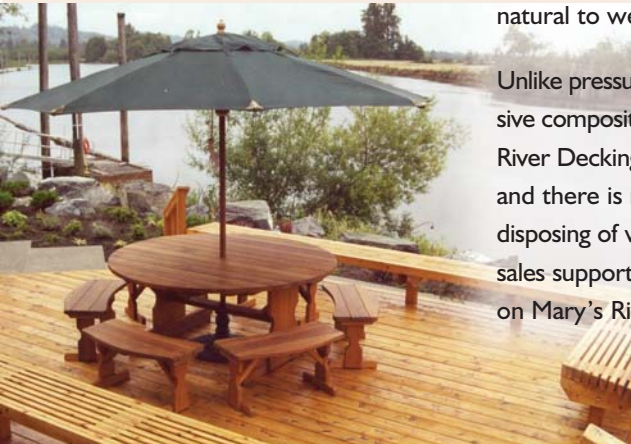

Achieving the Mary's River standard in grade, quality, outstanding appearance, and length assortment begins by selecting tight-knot, second-growth timber. Logs are milled into rough cants, which are then optimized for high-quality decking products.

The characteristics that make Western Red Cedar the preferred material for

decking are its appearance, stability, durability, and weather resistance. With minimum tendency to shrink, swell, cup, twist or warp, even under the most extreme weather conditions, Red Cedar is twice as stable as other softwood species. Its natural oils are resistant to insects and decay, which eliminates the hazards of chemical preservatives used with other wood sources.

Mary's River Red Cedar Decking has excellent workability. Its soft texture enables clean cuts and takes nailing and deck screws with no splitting or predrilling. It may be finished with an oil stain to maintain its appearance or left natural to weather to a soft patina.

Unlike pressure treated wood or expensive composite wood substitutes, Mary's River Decking is an all-natural product and there is no hazard in handling or disposing of waste or sawdust. Call our sales support for complete information on Mary's River Red Cedar Decking.

Mary's River Decking, finished with an oil-based stain, makes a warm and inviting environment for outdoor living.